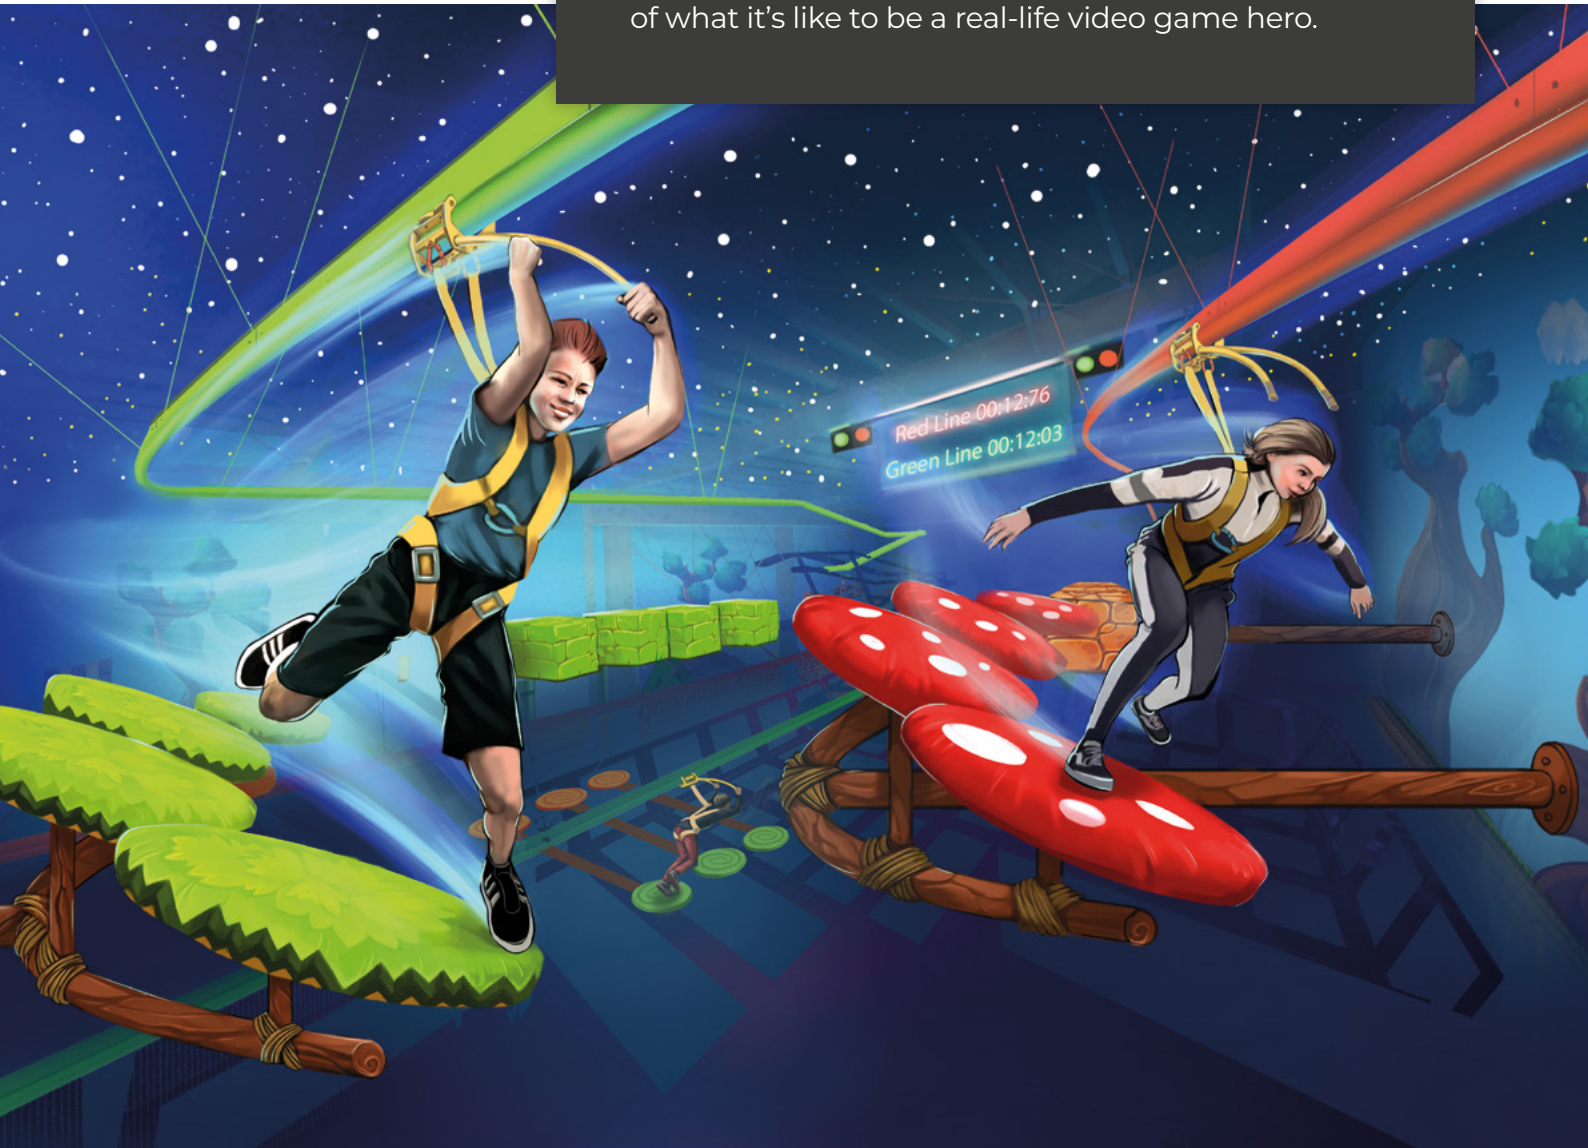

ROLLGLIDER

Jump & Run

The Jump & Run combines a dual-line racing Rollglider track with obstacles inspired by adventure courses. The ultimate goal is for every participant to get a taste of what it's like to be a real-life video game hero.

High-capacity dual-line attraction perfect for group visits

Gamification motivates visitors to compete & enhances the experience

Ride Capacity of up to 120 people per hour

Optional single line ride

Sample Configuration Double Line